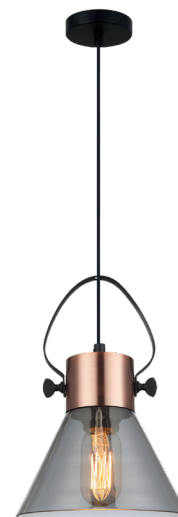

Fumoso

Interior copper plate with smoke glass flat top pendant lights

- Interior pendant lights
- Shade: iron & glass
- Globes not included
- For indoor use only

Part No.	FUMOSO1-3
Description	PENDANT Copper Plate with smoke Glass Flat Top Cone/ Ellipse/ Dome shape
Material	Iron & glass
Lamp Holder	1xE27 (Max.72W HAL)
Dimensions	FUMOSO1: Ø180 x H 280mm FUMOSO2: Ø145 x H 300mm FUMOSO3: Ø250 x H 270mm
Suspension	3m cable
Box weight	FUMOSO1: 1.4kg FUMOSO2: 1.1kg FUMOSO3: 1.65kg
Box Dimensions	FUMOSO1: 29x26x23cm FUMOSO2: 21x21x32cm FUMOSO3: 33x32.2x23.1cm
Canopy Size	Ø100mm
Carton QTY	1/1

FUMOSO1
(Cone shape)

FUMOSO2
(Ellipse shape)

FUMOSO3
(Dome shape)

*Must be installed by a licenced electrician (Installation instructions sheet provided in each product box)