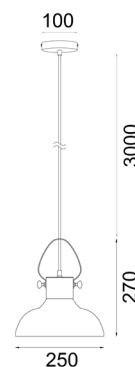

Fumoso

Interior copper plate with smoke glass flat top pendant lights

- Interior pendant lights
- Shade: iron & glass
- Globes not included
- For indoor use only

Part No.	FUMOSO1-3
Description	PENDANT Copper Plate with smoke Glass Flat Top Cone/ Ellipse/ Dome shape
Material	Iron & glass
Lamp Holder	1xE27 (Max.72W HAL)
Dimensions	FUMOSO1: Ø180 x H 280mm FUMOSO2: Ø145 x H 300mm FUMOSO3: Ø250 x H 270mm
Suspension	3m cable
Box weight	FUMOSO1: 1.4kg FUMOSO2: 1.1kg FUMOSO3: 1.65kg
Box Dimensions	FUMOSO1: 29x26x23cm FUMOSO2: 21x21x32cm FUMOSO3: 33x32.2x23.1cm
Canopy Size	Ø100mm
Carton QTY	1/1

FUMOSO1
(Cone shape)

FUMOSO2
(Ellipse shape)

FUMOSO3
(Dome shape)

*Must be installed by a licenced electrician (Installation instructions sheet provided in each product box)