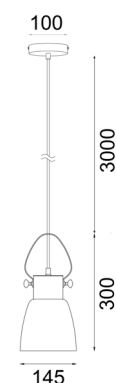

Fumoso

Interior copper plate with smoke glass flat top pendant lights

- Interior pendant lights
- Shade: iron & glass
- Globes not included
- For indoor use only

Part No.	FUMOSO1-3
Description	PENDANT Copper Plate with smoke Glass Flat Top Cone/ Ellipse/ Dome shape
Material	Iron & glass
Lamp Holder	1xE27 (Max.72W HAL)
Dimensions	FUMOSO1: Ø180 x H 280mm FUMOSO2: Ø145 x H 300mm FUMOSO3: Ø250 x H 270mm
Suspension	3m cable
Box weight	FUMOSO1: 1.4kg FUMOSO2: 1.1kg FUMOSO3: 1.65kg
Box Dimensions	FUMOSO1: 29x26x23cm FUMOSO2: 21x21x32cm FUMOSO3: 33x32.2x23.1cm
Canopy Size	Ø100mm
Carton QTY	1/1

FUMOSO1
(Cone shape)

FUMOSO2
(Ellipse shape)

FUMOSO3
(Dome shape)

*Must be installed by a licenced electrician (Installation instructions sheet provided in each product box)