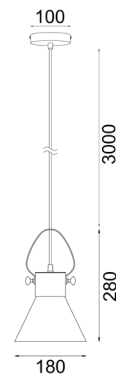

Fumoso

Interior copper plate with smoke glass flat top pendant lights

- Interior pendant lights
- Shade: iron & glass
- Globes not included
- For indoor use only

Part No.	FUMOSO1-3
Description	PENDANT Copper Plate with smoke Glass Flat Top Cone/ Ellipse/ Dome shape
Material	Iron & glass
Lamp Holder	1xE27 (Max.72W HAL)
Dimensions	FUMOSO1: Ø180 x H 280mm FUMOSO2: Ø145 x H 300mm FUMOSO3: Ø250 x H 270mm
Suspension	3m cable
Box weight	FUMOSO1: 1.4kg FUMOSO2: 1.1kg FUMOSO3: 1.65kg
Box Dimensions	FUMOSO1: 29x26x23cm FUMOSO2: 21x21x32cm FUMOSO3: 33x32.2x23.1cm
Canopy Size	Ø100mm
Carton QTY	1/1

FUMOSO1
(Cone shape)

FUMOSO2
(Ellipse shape)

FUMOSO3
(Dome shape)

*Must be installed by a licenced electrician (Installation instructions sheet provided in each product box)